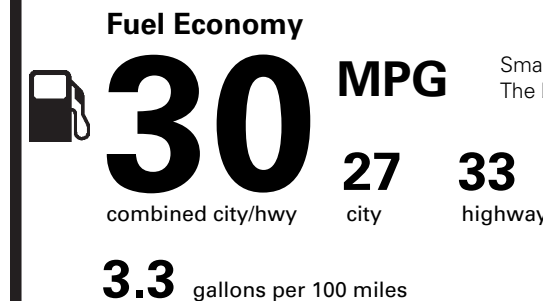

FUNCTIONAL

- AM/FM/MP3, 6 SPEAKERS
- AUTO START STOP TECH
- ELECTRIC PARKING BRAKE
- FORD CO-PILOT360™
- FORDPASS™ CONNECT 4GWI-FI HOTSPOT TELEMATICS MODEM
- INTELLIGENT ACCESS W/PUSH BUTTON START
- REAR VIEW CAMERA
- SECURICODE KEYLESS KEYPAD
- SIRIUSXM® - SVC N/A AK&HI
- SYNC®3 8" SCR N W/APPLINK®

SAFETY/SECURITY

- ADVANCETRAC® WITH RSC®
- AIRBAG - DRIVER KNEE
- AIRBAGS - DUAL STAGE FRONT
- AIRBAGS - FRONT SEAT MOUNTED SIDE IMPACT
- AIRBAGS - SAFETY CANOPY®
- LATCH CHILD SAFETY SYSTEM
- PERSONAL SAFETY SYSTEM™
- SOS POST-CRASH ALERT SYS™
- TIRE PRESSURE MONIT SYS

WARRANTY

- 3YR/36,000 BUMPER / BUMPER
- 5YR/60,000 POWERTRAIN
- 5YR/60,000 ROADSIDE ASSIST

INCLUDED ON THIS VEHICLE

(MSRP)

EQUIPMENT GROUP 200A

OPTIONAL EQUIPMENT/OTHER

- .17" SHDW SLVR-PNTD ALUM WHEEL
- 225/65R17 102H A/S BSW TIRES
- FORD CO-PILOT360 ASSIST
- .VOICE-ACTV TOUCH-SCR NAV SYS
- .ADAPTIVE CRUISE W/STOP AND GO
- FRONT LICENSE PLATE BRACKET

695.00

NO CHARGE

PRICE INFORMATION

BASE PRICE	$27,095.00
TOTAL OPTIONS/OTHER	695.00
TOTAL VEHICLE & OPTIONS/OTHER	27,790.00
DESTINATION & DELIVERY	1,195.00

EPA DOT Fuel Economy and Environment

Gasoline Vehicle

Small SUVs range from 18 to 120 MPG. The best vehicle rates 136 MPGe.

You save $750
in fuel costs over 5 years compared to the average new vehicle.

Annual fuel cost **$1,350**