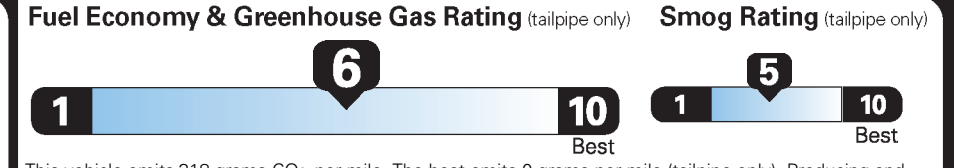

FUNCTIONAL

- 4.2" LCD CTR STACK SCREEN
- AM/FM, MP3, 6-SPEAKERS
- AUTO START STOP TECH
- BRAKES, 4-WHEEL DISC/ABS
- FORDPASS™ CONNECT 4GWI-FI HOTSPOT TELEMATICS MODEM
- HILL START ASSIST
- MYKEY®
- POWER STEERING W/EPAS
- REAR VIEW CAMERA
- REMOTE KEYLESS ENTRY
- SYNC® WITH APPLINK®

SAFETY/SECURITY

- ADVANCETRAC® WITH RSC®
- AIRBAG-DRIVER/PASS KNEE
- AIRBAGS - DUAL STAGE FRONT
- AIRBAGS - SAFETY CANOPY®
- FRT-PASS SENSING SYSTEM
- INDIV TIRE PRESS MONIT SYS
- LATCH CHILD SAFETY SYSTEM
- SECURILOCK® ANTI-THEFT SYS
- SIDE AIRBAGS
- SOS POST-CRASH ALERT SYS™

WARRANTY

- 3YR/36,000 BUMPER / BUMPER
- 5YR/60,000 POWERTRAIN
- 5YR/60,000 ROADSIDE ASSIST

INCLUDED ON THIS VEHICLE

(MSRP)

OPTIONAL EQUIPMENT/OTHER

- .EQUIPMENT GROUP 100A
- .16" LOW GLOSS MAG ALUM WHEELS
- .P205/60R16 A/S BSW TIRES
- 50 STATE EMISSIONS
- FRONT LICENSE PLATE BRACKET

NO CHARGE
NO CHARGE

PRICE INFORMATION

BASE PRICE	$19,995.00
TOTAL OPTIONS/OTHER	
TOTAL VEHICLE & OPTIONS/OTHER	19,995.00
DESTINATION & DELIVERY	1,245.00

EPA DOT Fuel Economy and Environment

Gasoline Vehicle

Fuel Economy

28 MPG
combined city/hwy

27 city

29 highway

3.6 gallons per 100 miles

Small SUVs range from 16 to 120 MPG. The best vehicle rates 141 MPGe.

You save $250
in fuel costs over 5 years compared to the average new vehicle.

Annual fuel cost $1,450

This vehicle emits 318 grams CO₂ per mile. The best emits 0 grams per mile (tailpipe only). Producing and distributing fuel also create emissions; learn more at fueleconomy.gov.

Actual results will vary for many reasons, including driving conditions and how you drive and maintain your vehicle. The average new vehicle gets 27 MPG and costs $7,500 to fuel over 5 years. Cost estimates are based on 15,000 miles per year at $2.70 per gallon. MPGe is miles per gasoline gallon equivalent. Vehicle emissions are a significant cause of climate change and smog.

fueleconomy.gov

Calculate personalized estimates and compare vehicles

GOVERNMENT 5-STAR SAFETY RATINGS

Overall Vehicle Score ★★★★★
Based on the combined ratings of frontal, side and rollover. Should ONLY be compared to other vehicles of similar size and weight.

Frontal Crash ★★★★★
Driver Passenger

Based on the risk of injury in a frontal impact. Should ONLY be compared to other vehicles of similar size and weight.

Side Crash ★★★★★
Front seat Rear seat

Based on the risk of injury in a side impact.

Rollover ★★★★★

Based on the risk of rollover in a single-vehicle crash.

Star ratings range from 1 to 5 stars (★★★★★), with 5 being the highest.

Source: National Highway Traffic Safety Administration (NHTSA).

www.safercar.gov or 1-888-327-4236

MAJ3S2FE3MC398398

WARNING: Operating, servicing and maintaining a passenger vehicle, pickup truck, van, or off-road vehicle can expose you to chemicals including engine exhaust, carbon monoxide, phthalates, and lead, which are known to the State of California to cause cancer and birth defects or other reproductive harm. To minimize exposure, avoid breathing exhaust, do not idle the engine except as necessary, service your vehicle in a well-ventilated area and wear gloves or wash your hands frequently when servicing your vehicle. For more information go to www.P65Warnings.ca.gov/passenger-vehicle.

SCAN OR TEXT MAMC398398TD 48028

Msg & Data rates may apply. Text HELP for help

www.ford.com/help/privacy-terms/

RAMP ONE	CD84	CONVOY	TOTAL MSRP $21,240.00	
RAMP TWO				
	ITEM #:	71-P828 O/T 2	Whether you decide to lease or finance your vehicle, you'll find the choices that are right for you. See your dealer for details or visit www.ford.com/finance.	
This label is affixed pursuant to the Federal Automobile Information Disclosure Act. Gasoline, License, and Title Fees, State and Local taxes are not included. Dealer installed options or accessories are not included unless listed above.				LK293 N RBC2X 115 000260 10 29 20